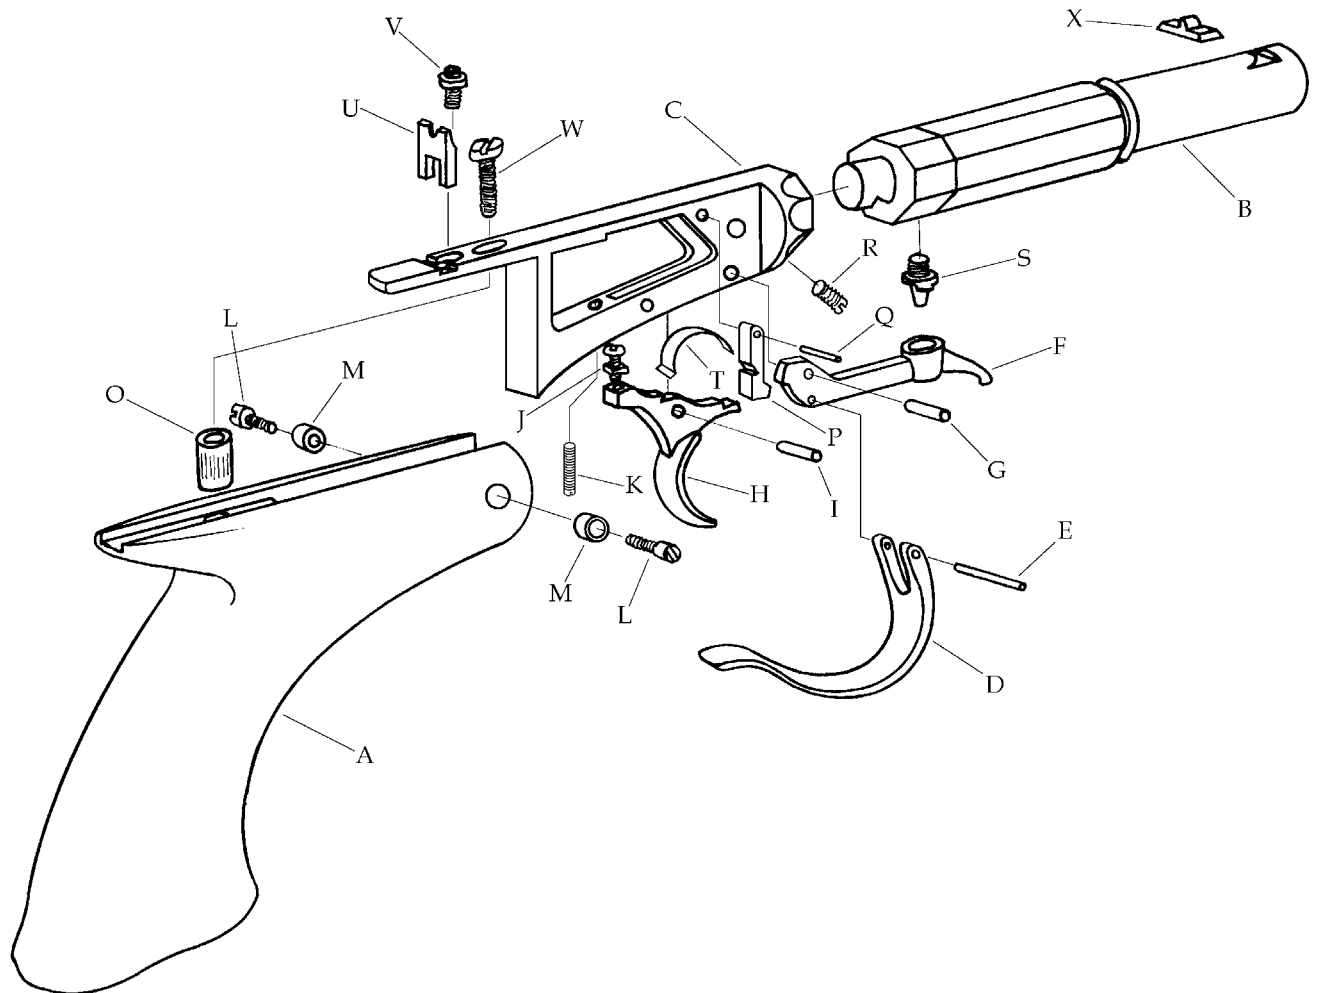

- Underhammer Pistol -

Models:	P-1300 .40 cal. perc. 1-16" Blued Barrel	P-1300L .40 cal. perc. 1-16" De Luxe Blued Barrel
----------------	---	--

Description	Reference	Description	Reference
A Stock Walnut (Finished).....	FCS13001	I Trigger Pin.....	13012
Stock Walnut De Luxe (Finished).....	FCS13001-L	J Trigger Overtravel Adjustment Screw.....	13024
B Barrel Assembly Blued (Finished) .40 cal. perc. (twist 1-16").....	FB13000	K Trigger Take-up Adjustment Screw.....	13009
Barrel Assembly De Luxe Blued (Finished) .40 cal. perc. (twist 1-16").....	FB13000-L	L Stock Screw (Side).....	13003
C Frame.....	13026	M Stock Screw Bushing.....	M13015
Frame De Luxe.....	13026-L	O Stock Threaded Insert.....	M13016
D Mainspring/Trigger Guard.....	13023	P Sear.....	13004
E Mainspring/Hammer Pin.....	13014	Q Sear Pin.....	13013
F Hammer.....	13002	R Barrel Locking Screw.....	13008
Hammer De Luxe.....	13002-L	S Nipple Percussion Only.....	22946
G Hammer Pin.....	13013	T Sear Spring.....	13006
H Trigger.....	13022	U Rear Sight.....	13010
Trigger De Luxe.....	13022-L	V Rear Sight Adjustment Screw.....	13005
		W Stock Screw (Top).....	13017
		X Front Sight.....	13011

(*) Exploded view at the reverse.